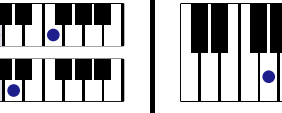

Aleluya 8

84 Bpm

(Misa)

in
4/4

C

C

A_m

F

D_m

G

C

A_m

F

D_m

G

G

C

A_m

F

G