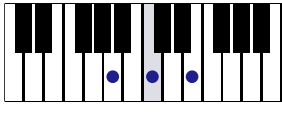

Aleluya 8

84 Bpm

(Misa)

in
4/4

C

C

A_m

F