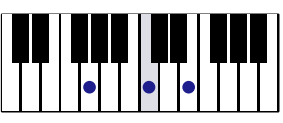

Aleluya 8

84 Bpm

(Misa)

in
4/4

C

C

A_m

F