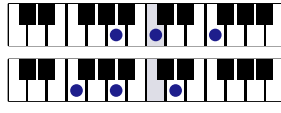

Aleluya 8

84 Bpm

(Misa)

in
4/4

C

C

A_m

F